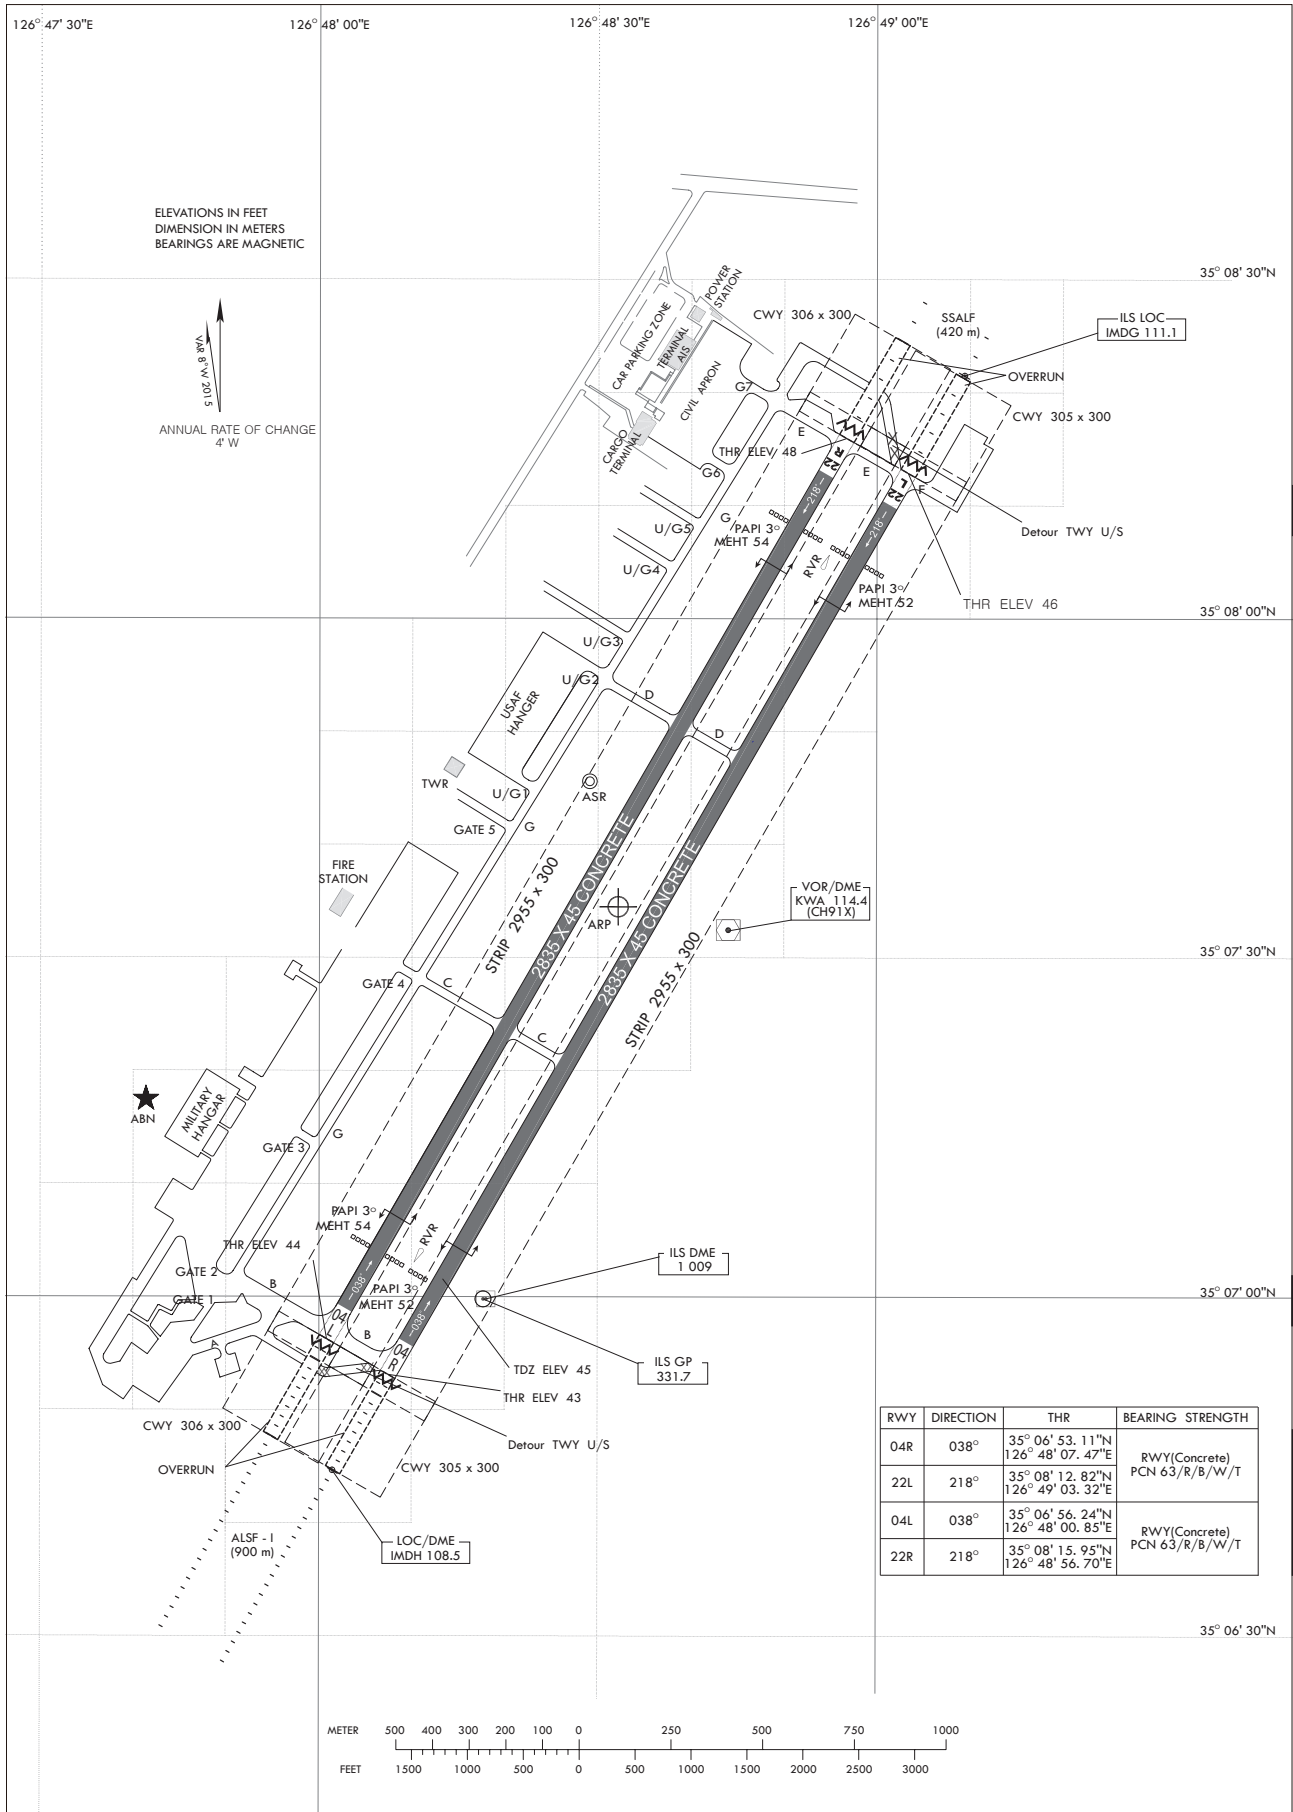

**AERODROME  
CHART - ICAO**

35° 07' 35" N  
128° 48' 32" E

ELEV  
48 ft / 14.5 m

TWR	118.05	236.6	254.6
GND	121.8	275.8	

**GWANGJU/Gwangju**

Change : Information of RWY magnetic bearing.

LIGHTING AND  
MARKING CHART

GWANGJU / Gwangju

MARKING AIDS RWY 04L/22R AND 04R/22L AND EXIT TWY

LIGHTING AIDS RWY 04L/22R AND 04R/22L AND EXIT TWY