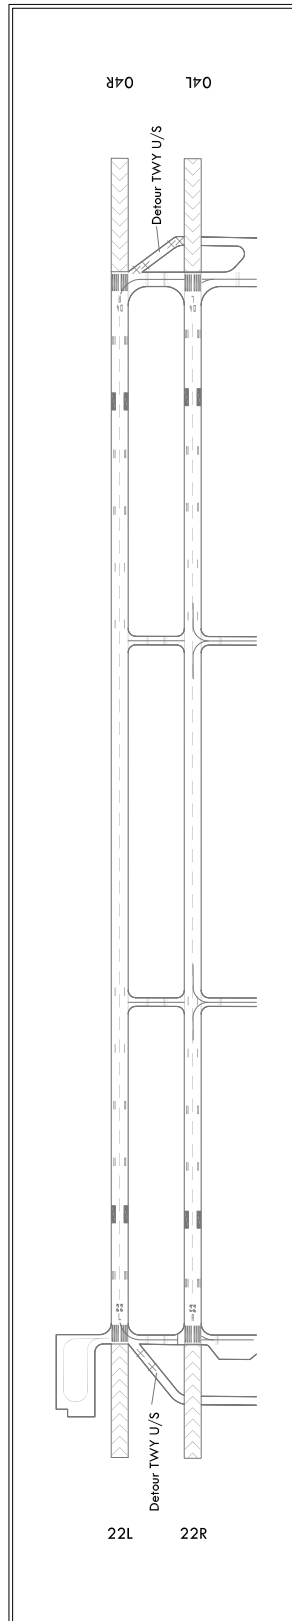

**AERODROME  
CHART - ICAO**

35° 07' 35" N  
128° 48' 32" E

ELEV  
48 ft / 14.5 m

TWR	118.05	236.6	254.6
GND	121.8	275.8	

**GWANGJU/Gwangju**

Change : Information of RWY magnetic bearing.

LIGHTING AND  
MARKING CHART

GWANGJU / Gwangju

MARKING AIDS RWY 04L/22R AND 04R/22L AND EXIT TWY

LIGHTING AIDS RWY 04L/22R AND 04R/22L AND EXIT TWY